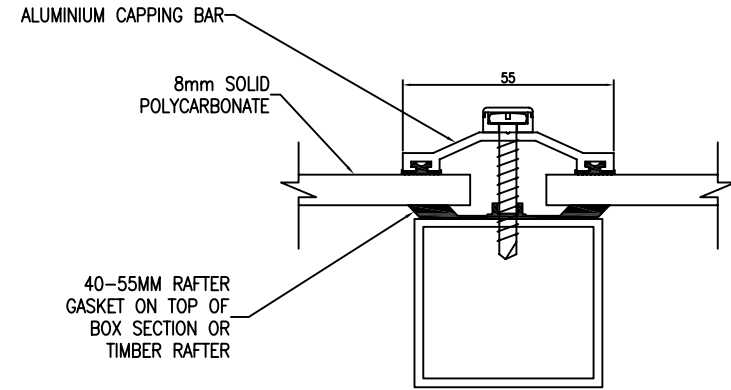

CLIENT:	ROCKWELL
DRAWING INFO:	SNAP DOWN RAFTER SUPPORTED GLAZING BAR
DATE:	29/11/10
SCALE:	NTS

ALUMINIUM CAPPING BAR WITH 16mm MULTI-WALL POLYCARBONATE

ALUMINIUM CAPPING BAR WITH 8mm SOLID POLYCARBONATE

NOTE:

1. 40MM & 60MM WIDE CAPPING BARS ALSO AVAILABLE ALONG WITH HIP & VALLEY GASKET AND OTHER ACCESSORIES.

Rockwell
GLAZING SOLUTIONS

CLIENT:	ROCKWELL
DRAWING INFO:	ALUMINIUM CAPPING BAR-SCREW DOWN
DATE:	20/10/10
SCALE	NTS