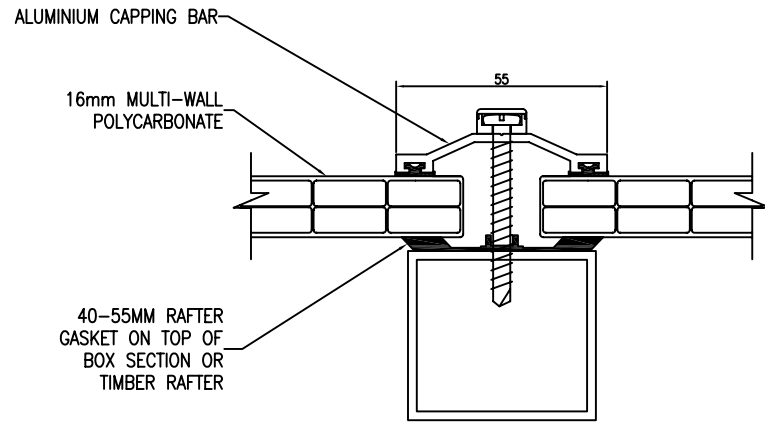

CLIENT:	ROCKWELL
DRAWING INFO:	SNAP DOWN RAFTER SUPPORTED GLAZING BAR
DATE:	29/11/10
SCALE:	NTS

ALUMINIUM CAPPING BAR WITH 16mm MULTI-WALL POLYCARBONATE

ALUMINIUM CAPPING BAR WITH 8mm SOLID POLYCARBONATE

NOTE:

1. 40MM & 60MM WIDE CAPPING BARS ALSO AVAILABLE ALONG WITH HIP & VALLEY GASKET AND OTHER ACCESSORIES.

Rockwell
GLAZING SOLUTIONS

CLIENT:	ROCKWELL
DRAWING INFO:	ALUMINIUM CAPPING BAR-SCREW DOWN
DATE:	20/10/10
SCALE	NTS